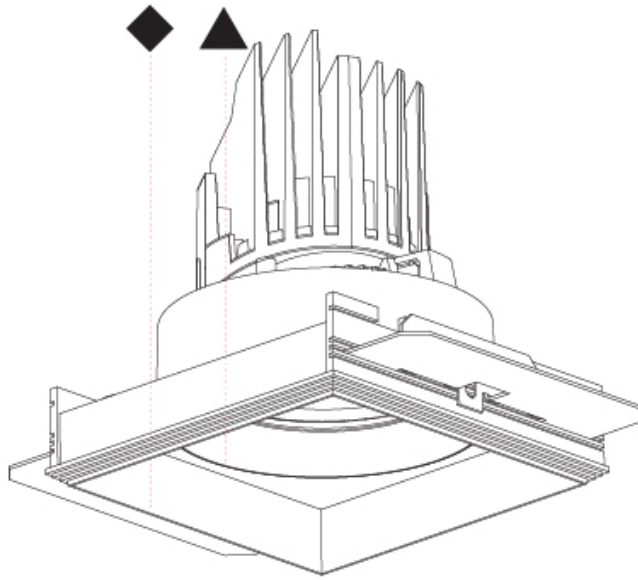

BIONIQ SQUARE ADJUSTABLE TRIMLESS

A37884-

PROJECT _____

TYPE _____

SPECIFIER _____

QUANTITY _____

DATE _____